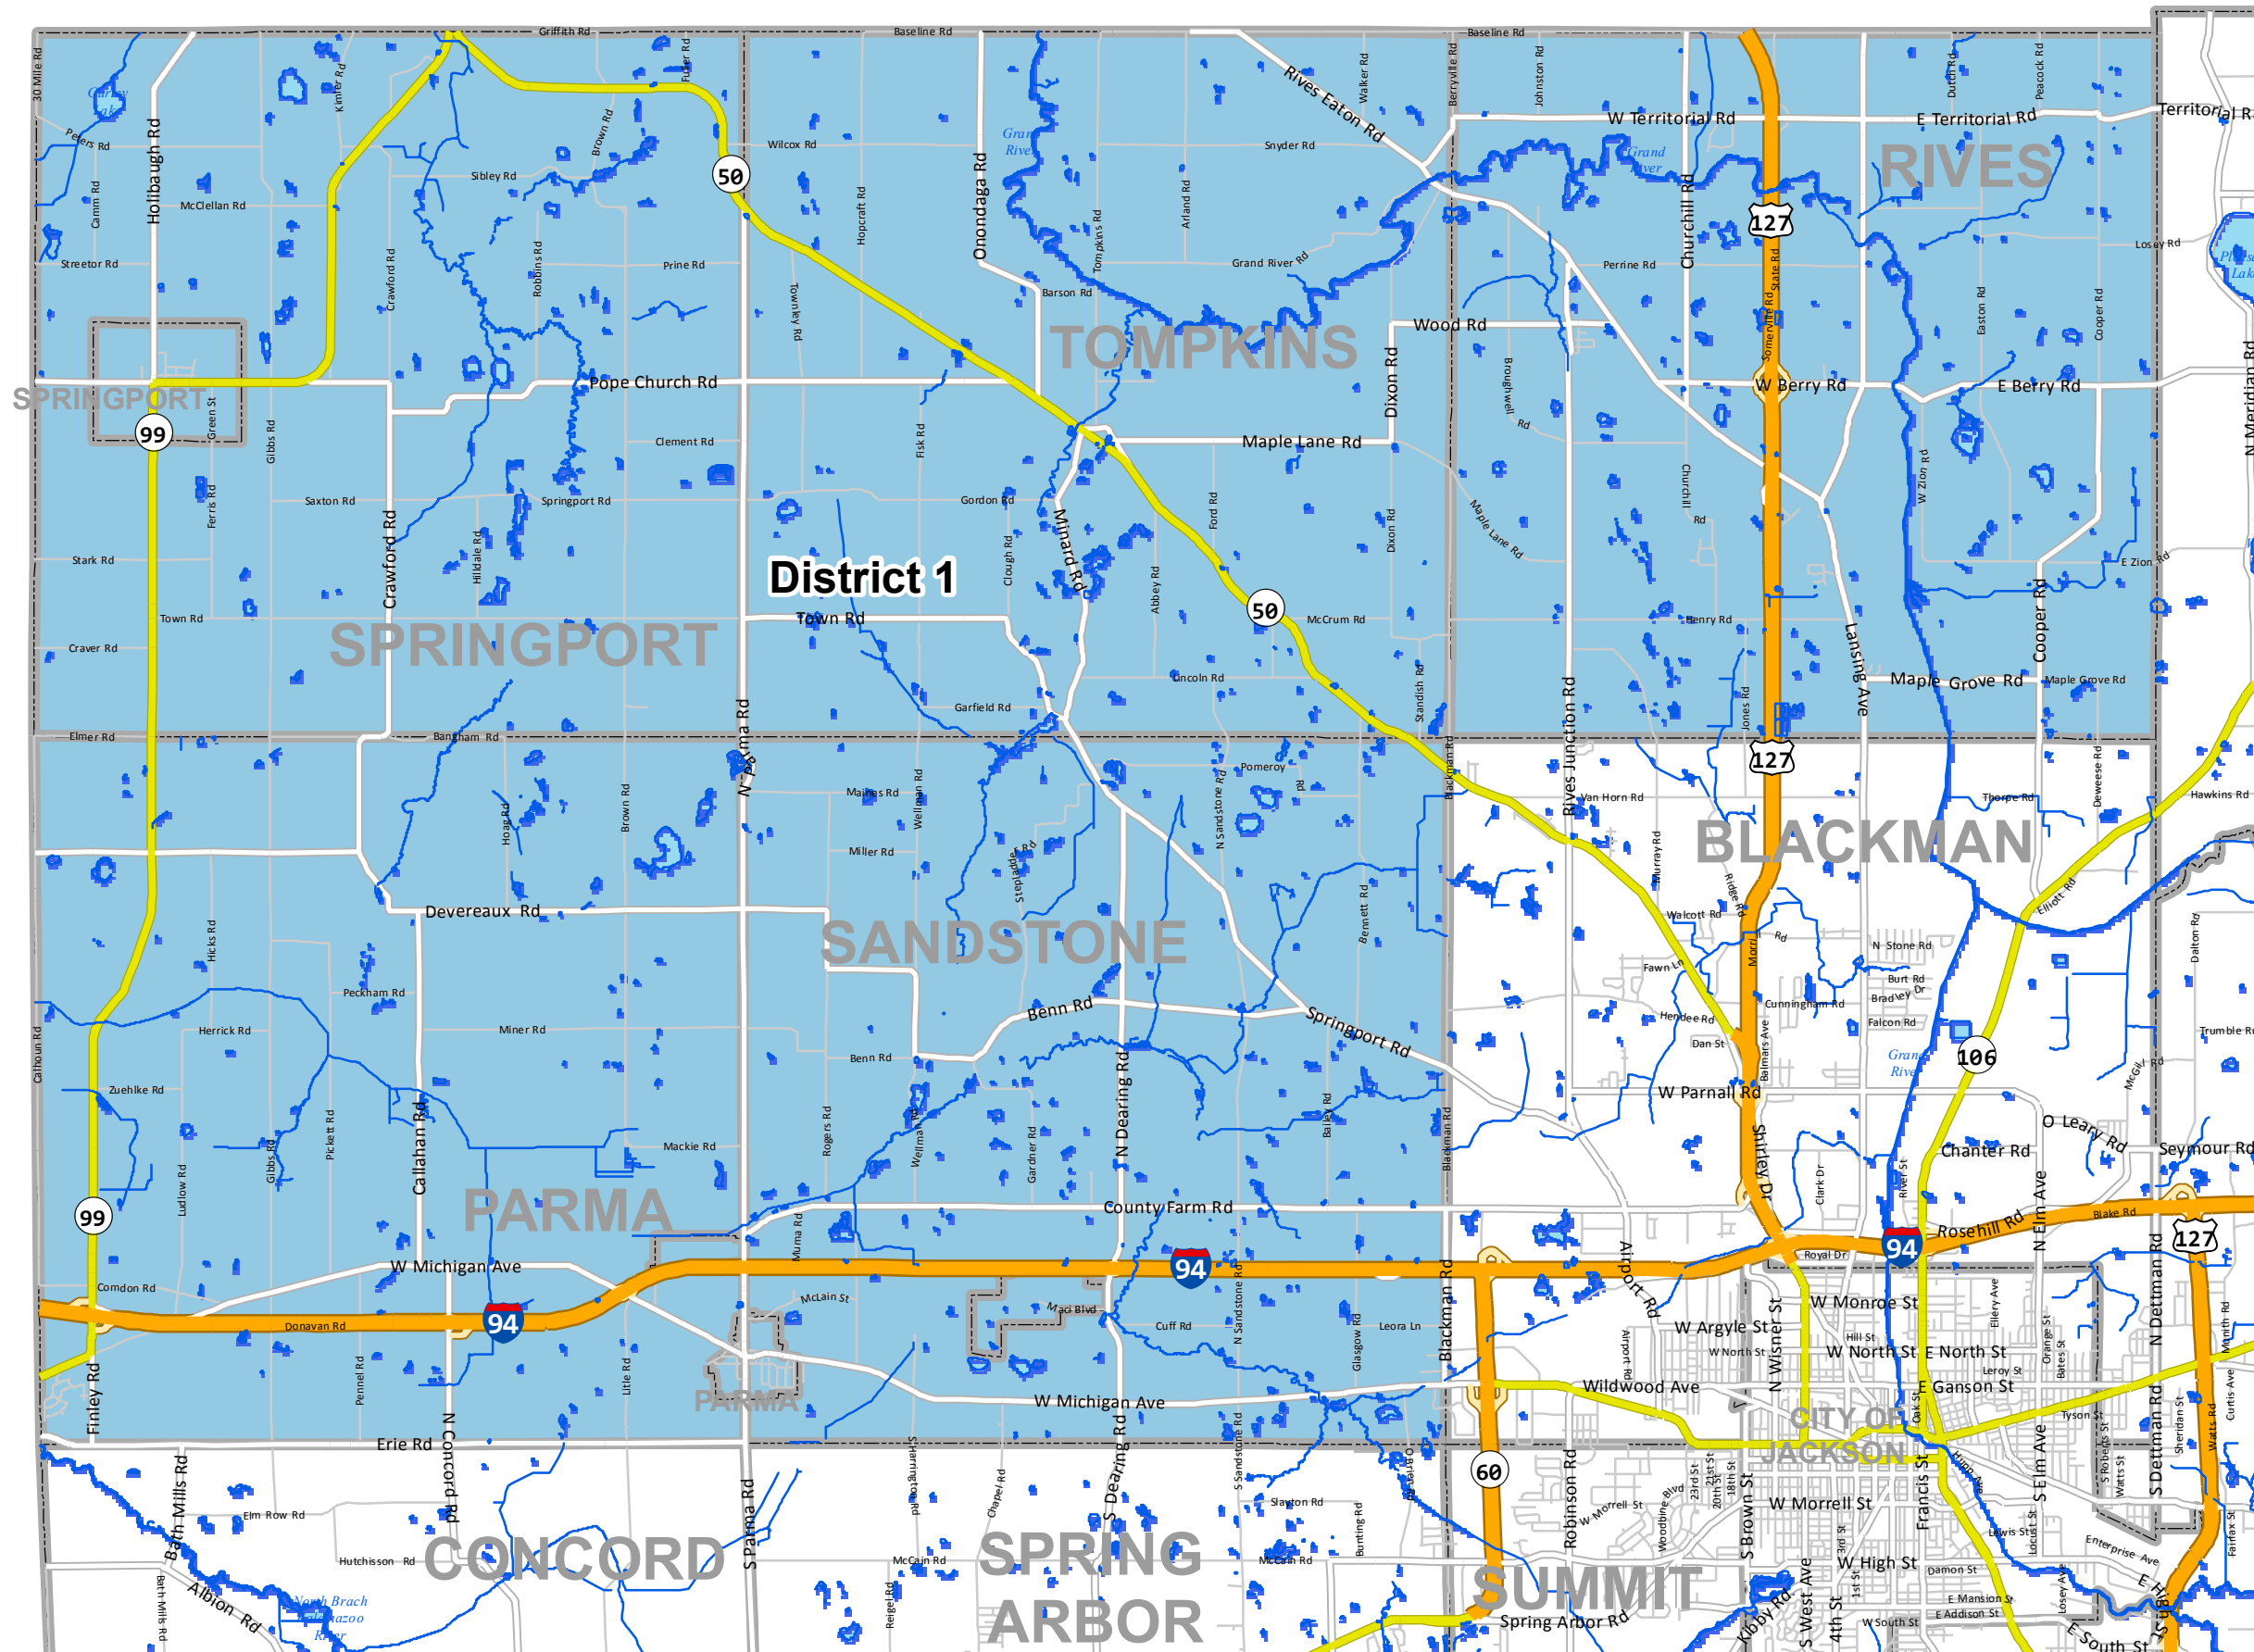

**Jackson County,
Michigan**

**COUNTY
COMMISSIONER
DISTRICTS**

Adopted May 2, 2011

District 1

Map Prepared May 5, 2011