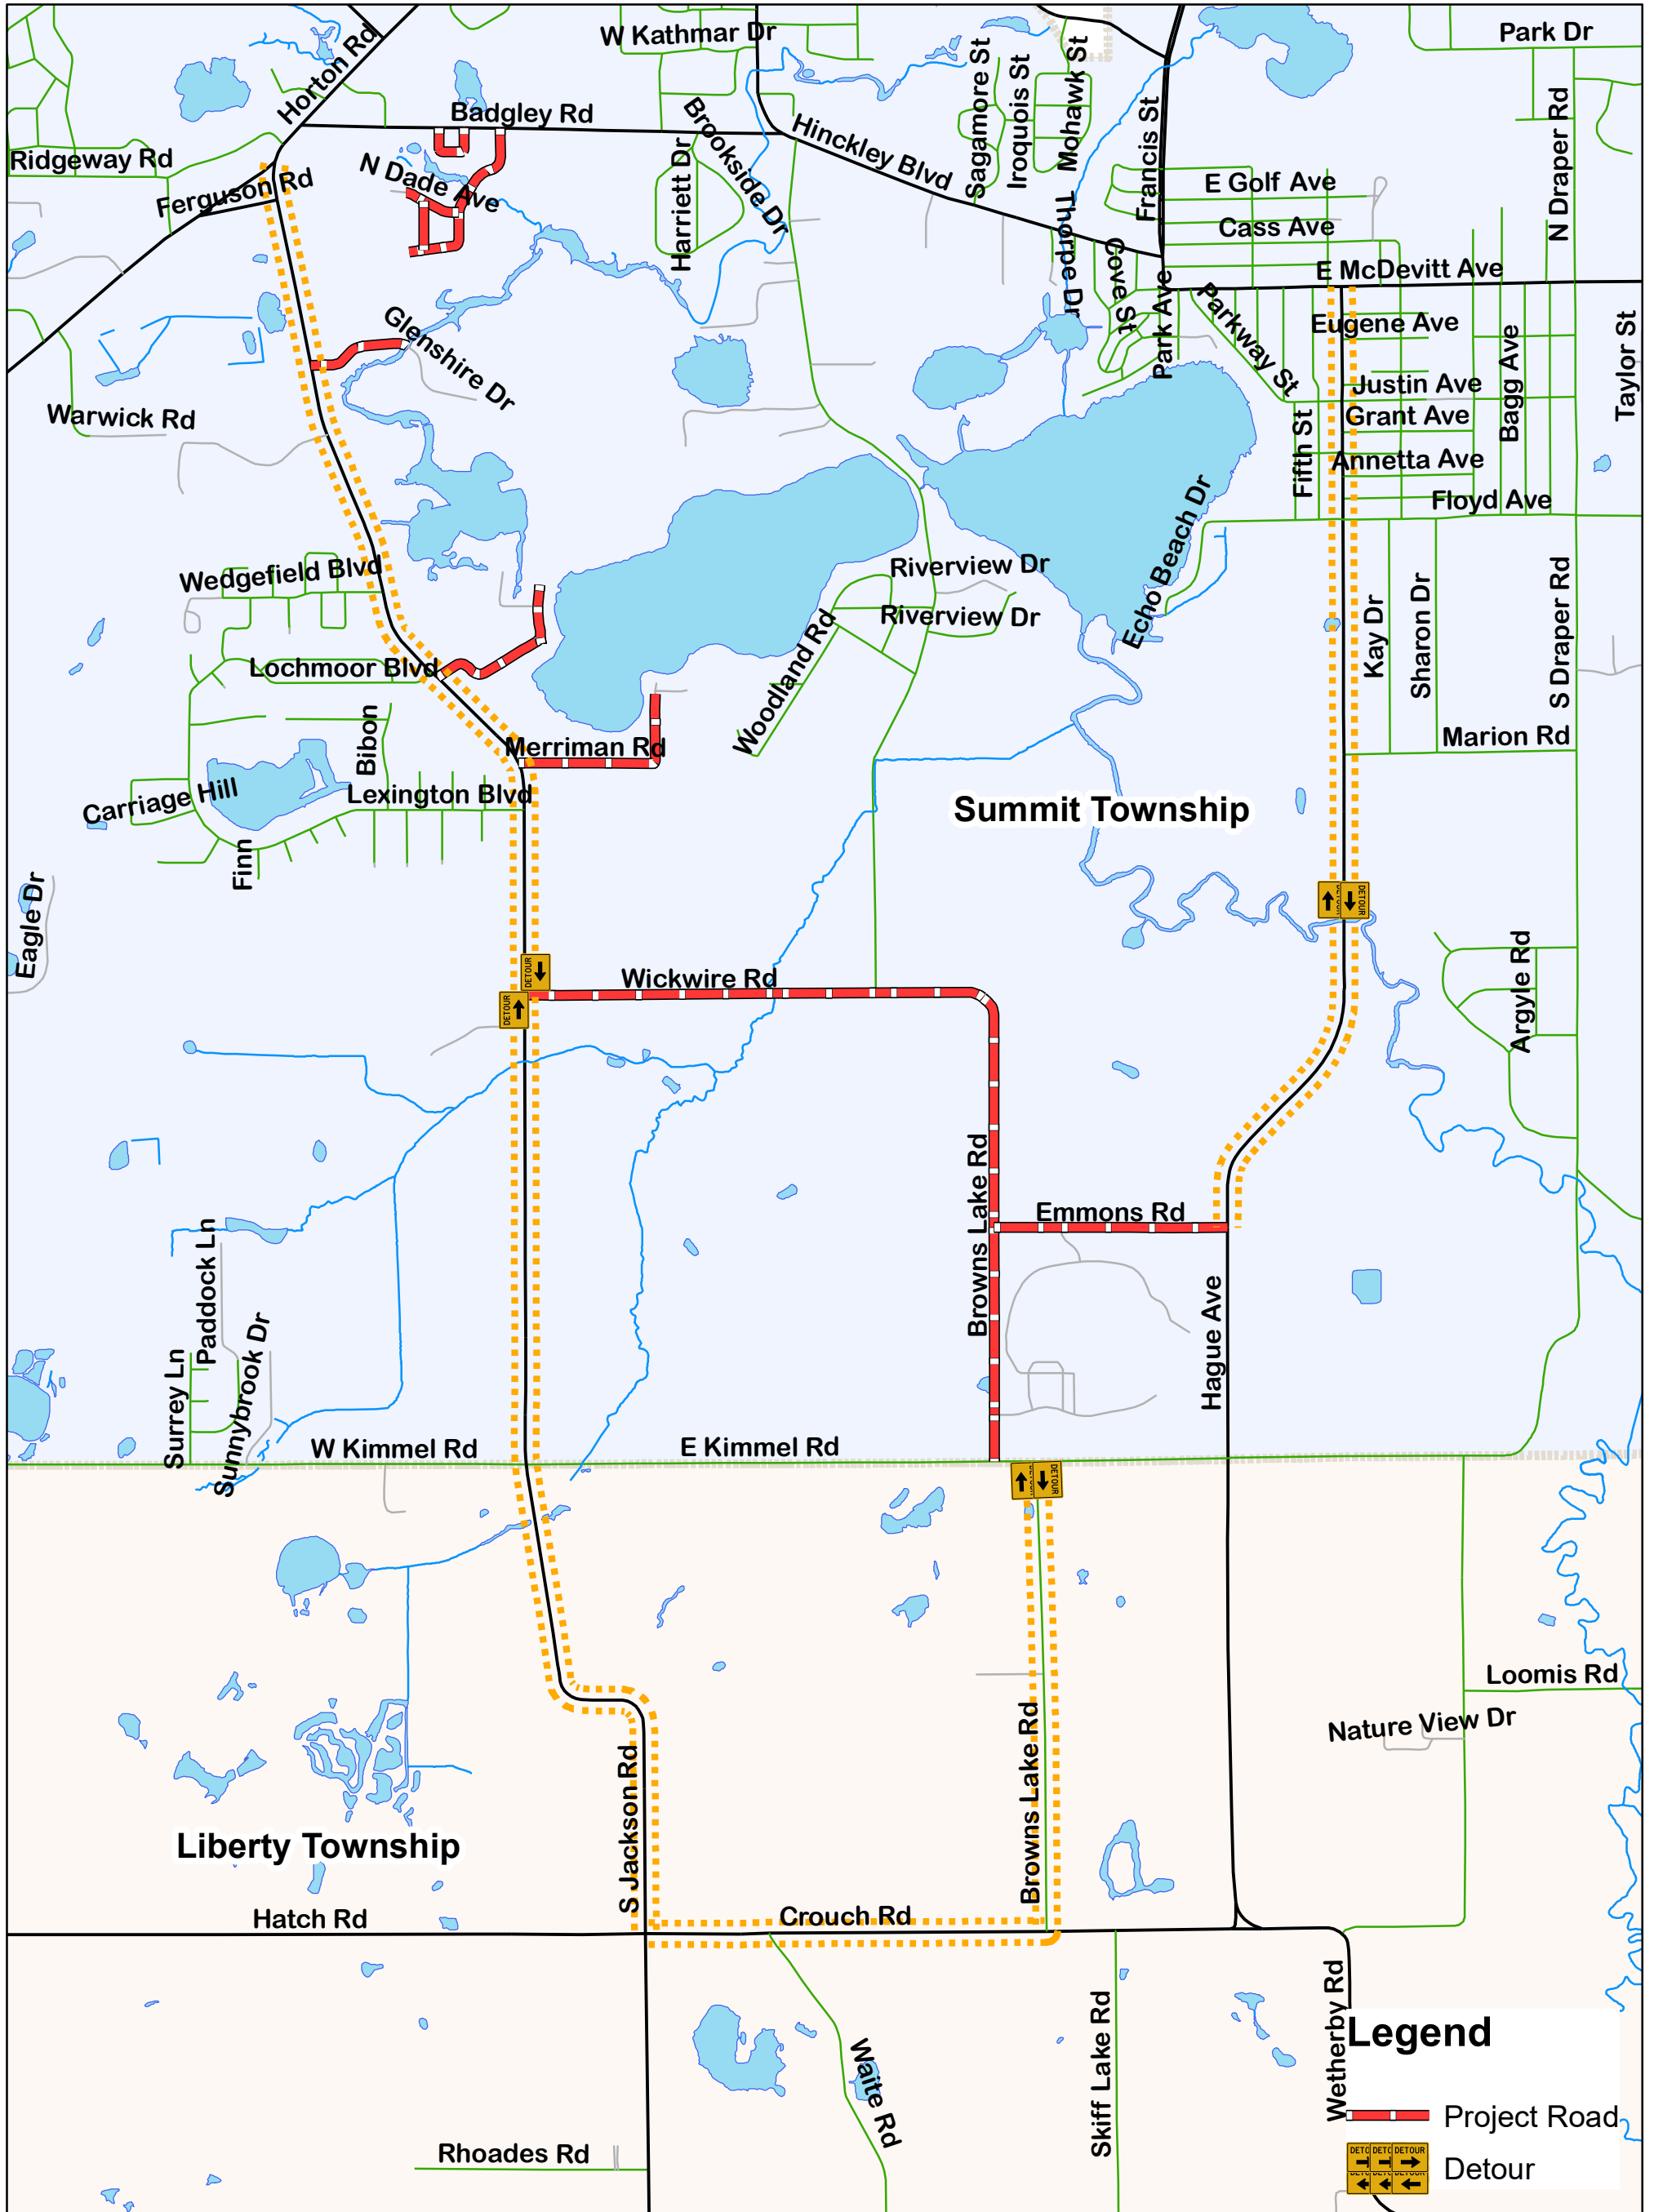

# Summit Township Road Closures With Detour

**Legend**

- Project Road
- Detour