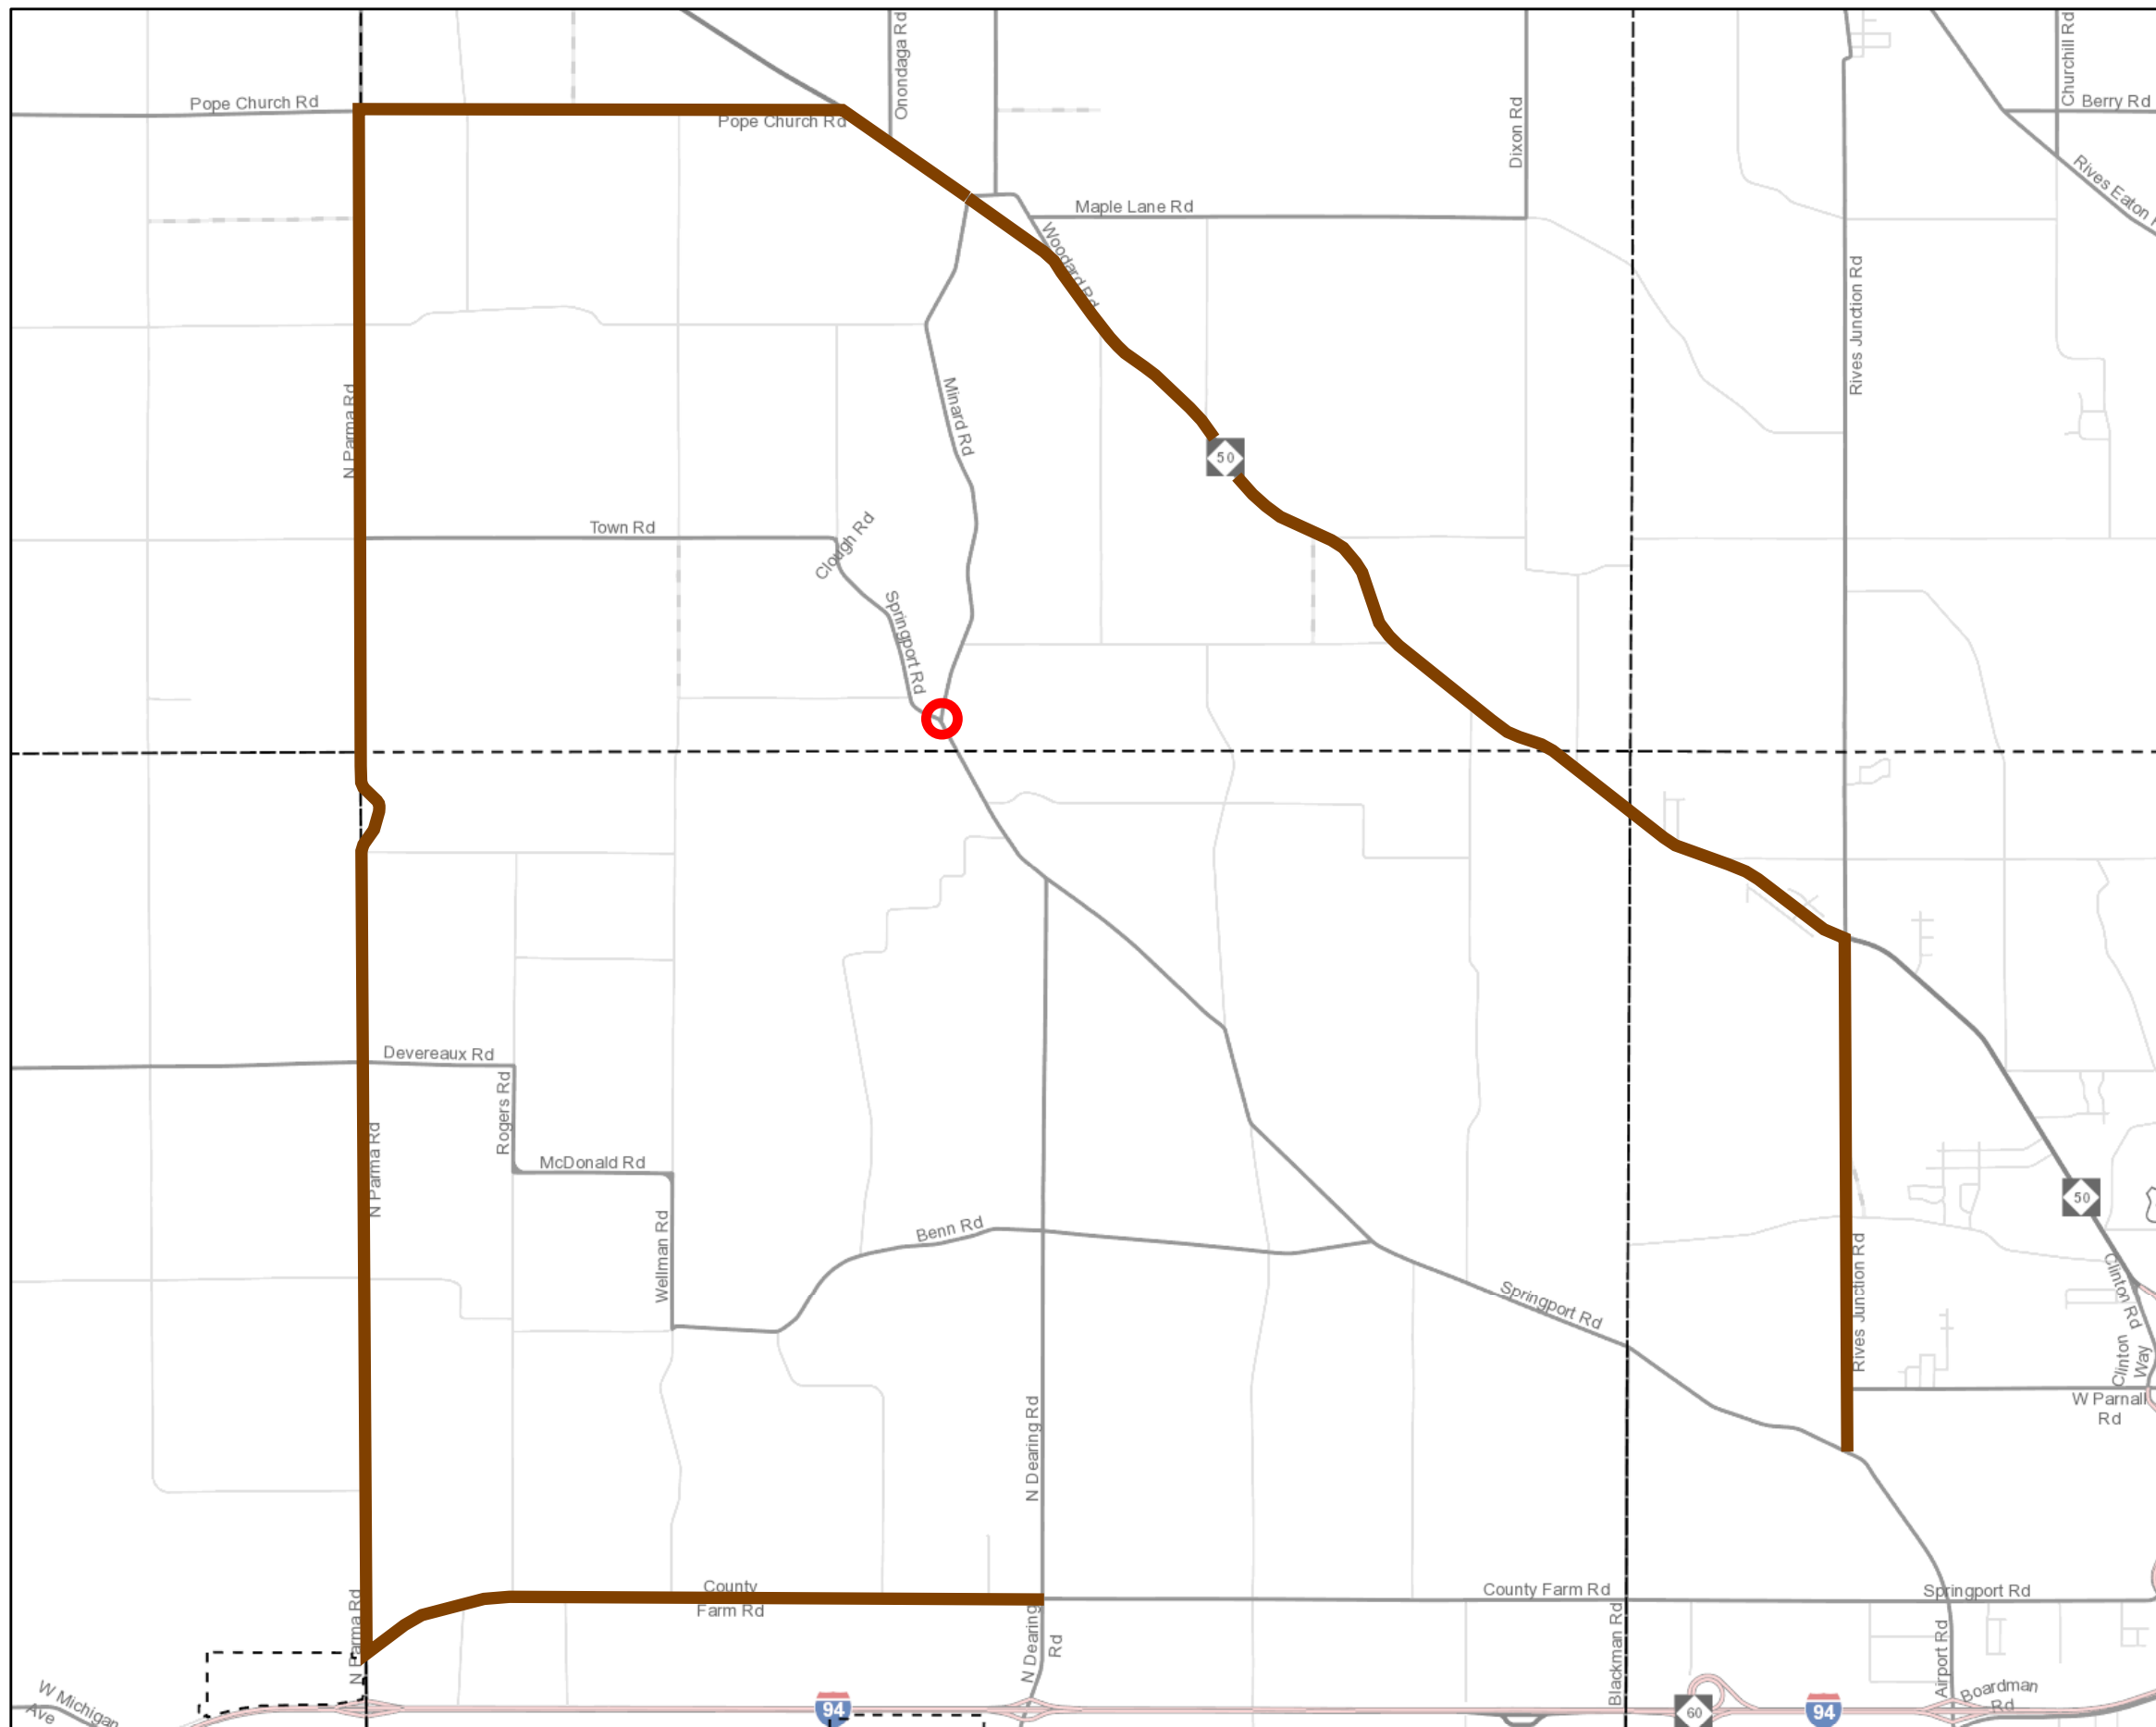

Springport and Minard Roundabout

Detour Route

Legend

- Project Location
- Posted Detour Route

- Freeway
- Local
- Routes
- Local Gravel
- Primary
- Private Drive

Map Updated: 4/12/2024

SOURCE: Jackson County Department of Transportation

DISCLAIMER: Maps are drawn as accurately as possible. They are intended to be a visual aid for road construction and related projects. They are subject to change based on new information and do not take the place of a formal contract.