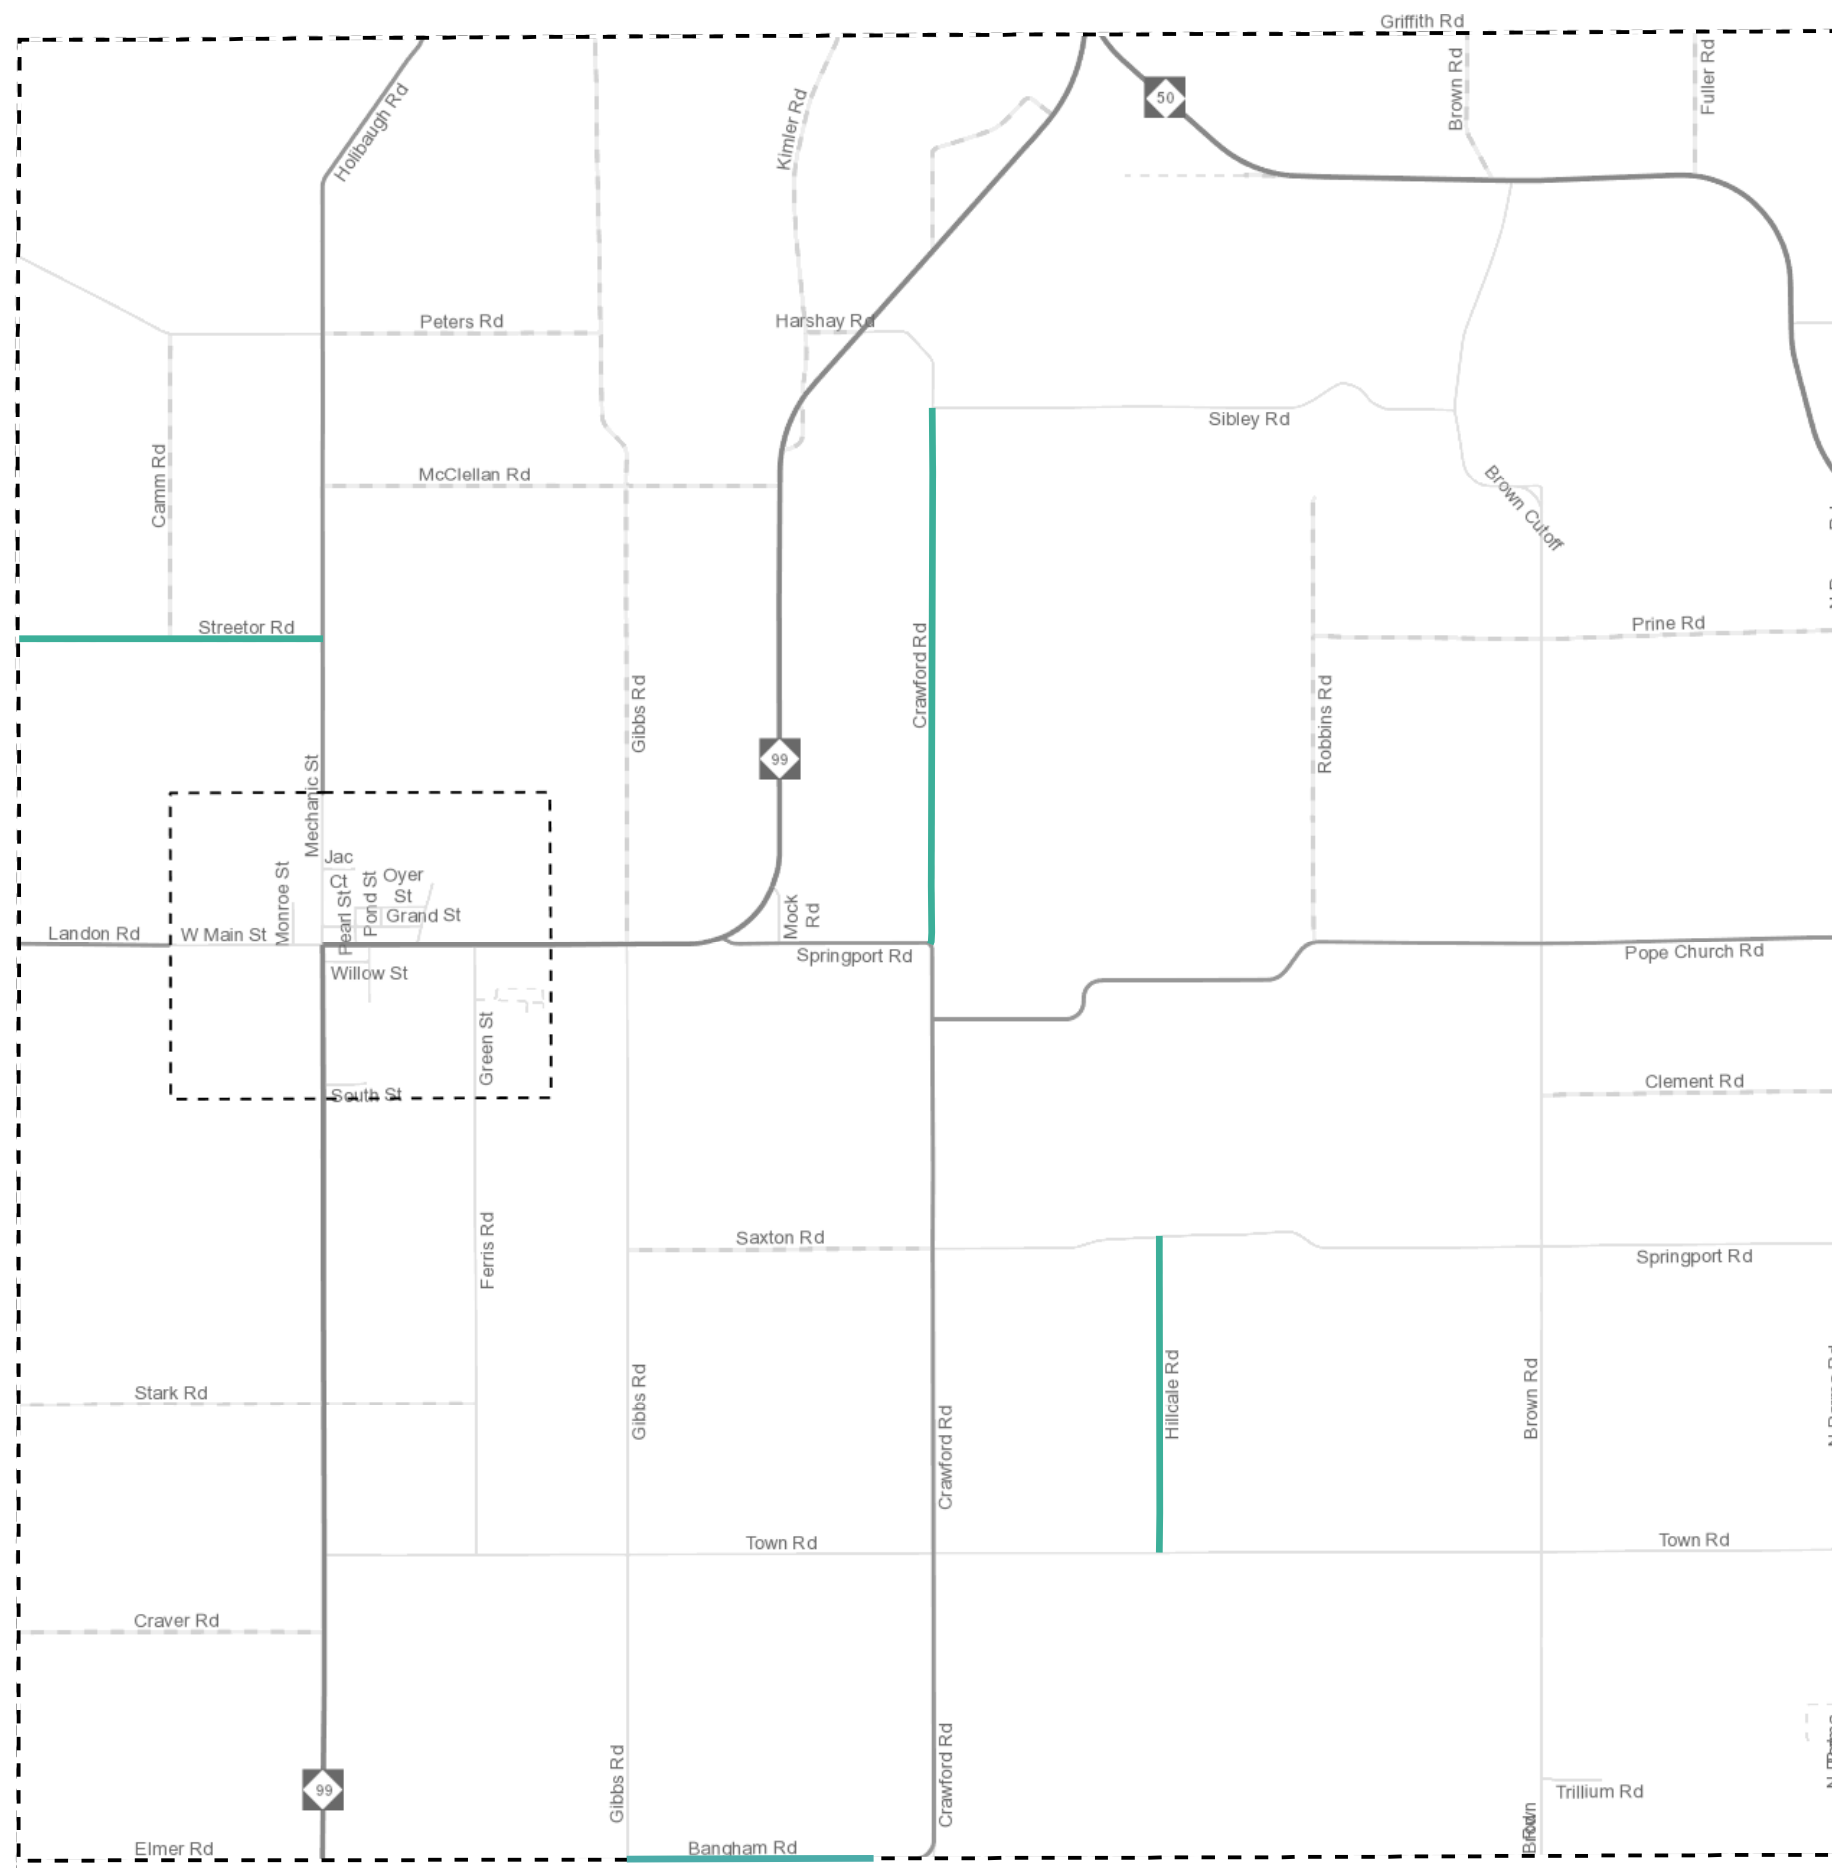

Springport Township

2022 Local Match Projects

Projects Treatment Type
— Regravel

SOURCE: Jackson County Department of Transportation

DISCLAIMER: Maps are drawn as accurately as possible. They are intended to be a visual aid for road construction and related projects. They are subject to change based on new information and do not take the place of a formal contract.

Map Updated: 5/17/2022