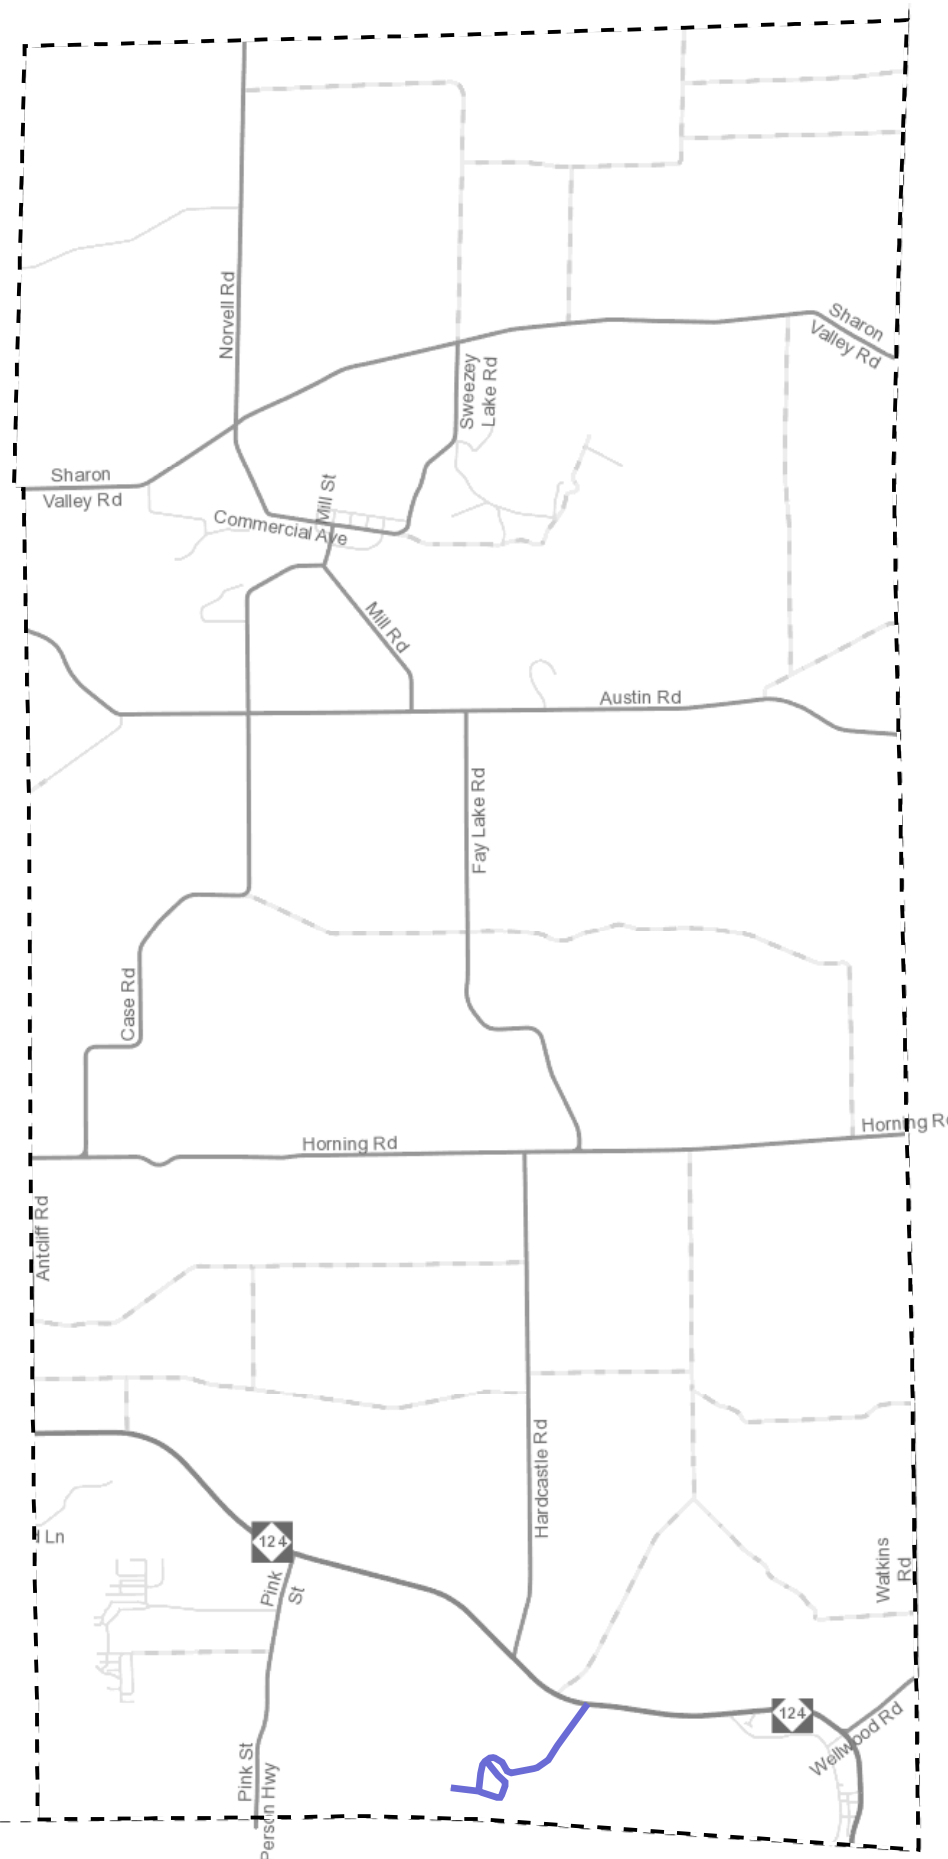

Norvell Township

2022 Local Match Projects

Projects Treatment Type

— HMA

- Freeway
- Routes
- Primary
- Local
- Local Gravel
- Private Drive

Map Updated: 4/4/2022

SOURCE: Jackson County Department of Transportation

DISCLAIMER: Maps are drawn as accurately as possible. They are intended to be a visual aid for road construction and related projects. They are subject to change based on new information and do not take the place of a formal contract.